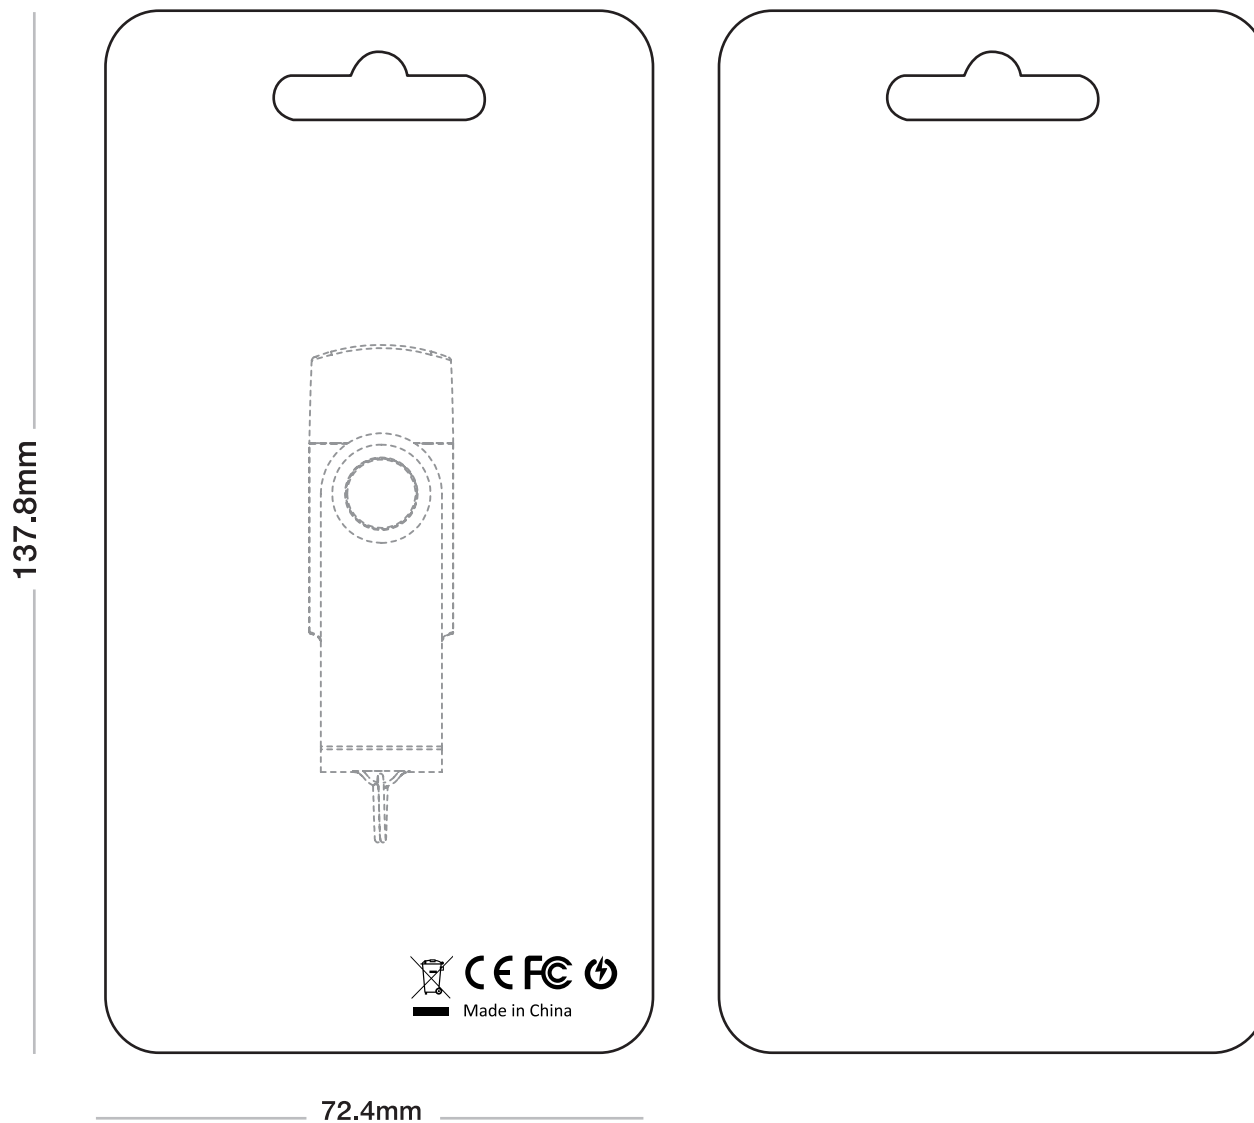

BLISTER PACK (BL) ARTWORK TEMPLATE

MODEL: TWISTER GO (TG)

FRONT

BACK