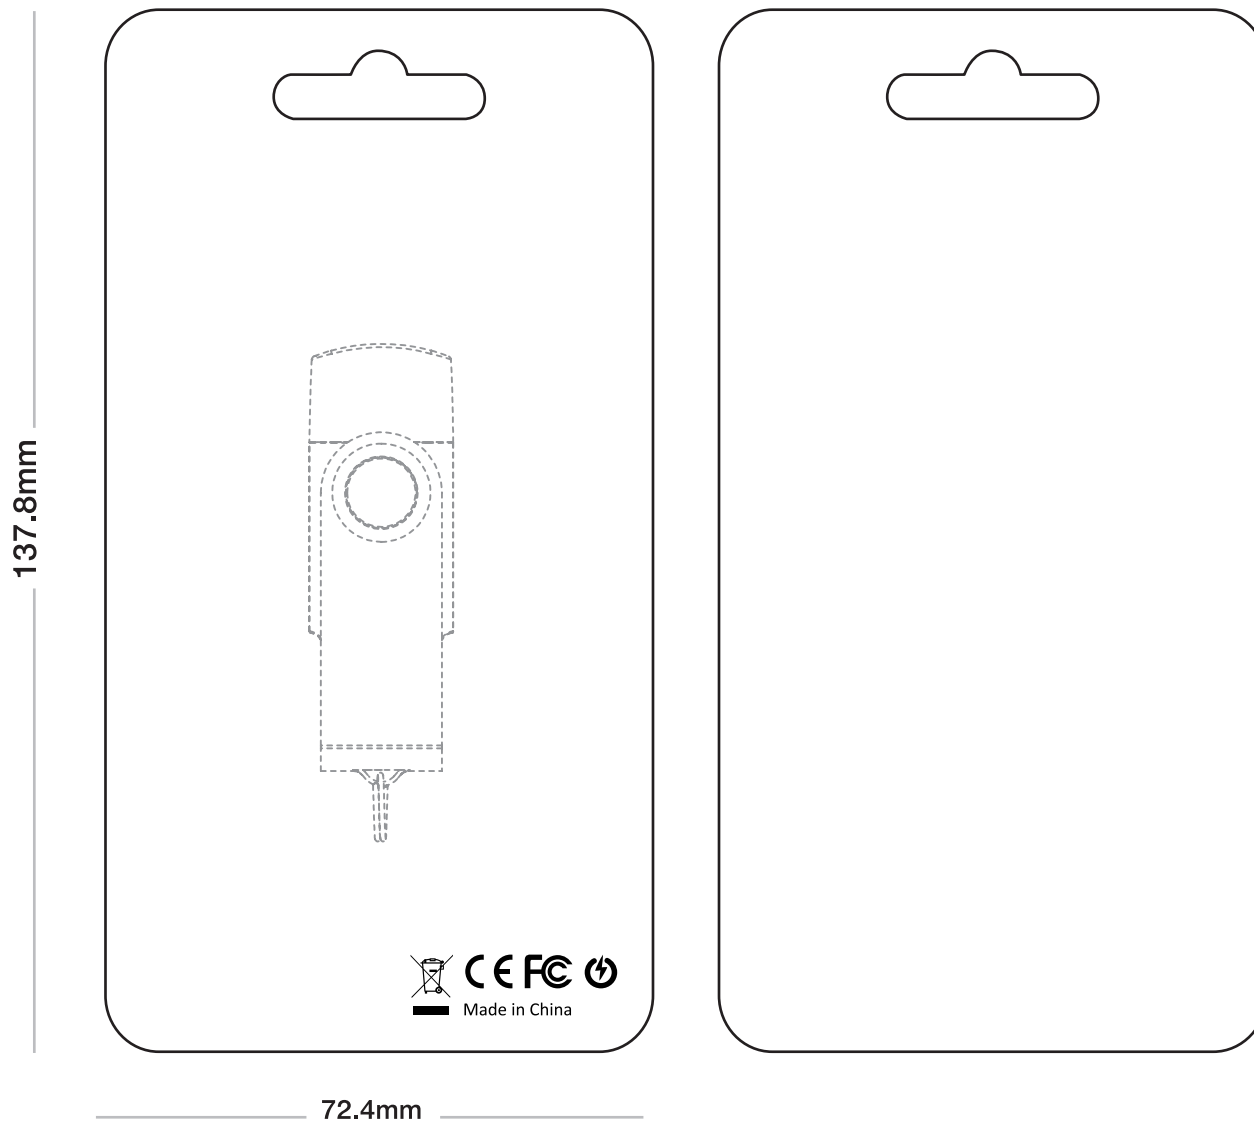

BLISTER PACK (BL) ARTWORK TEMPLATE

MODEL: TWISTER GO WOOD (TGWC)

FRONT

BACK