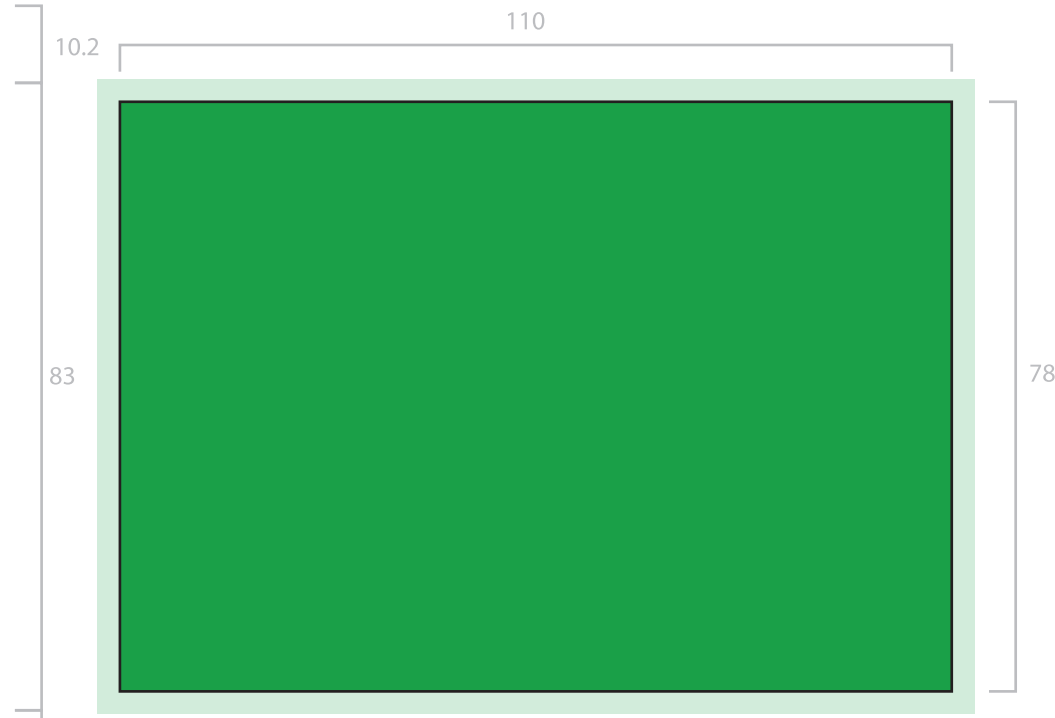

# Artwork Template: **USB Cards Slide Box**

S L E E V E   a n d   C A R D   I N S E R T

SLEEVE

CARD INSERT FRONT

- ARTWORK REQUIREMENTS:**
- CMYK colour mode
  - vector files recommended
  - bitmaps in minimum 300dpi resolution (no more than 1000dpi)
  - fonts curved/outlined

■ ■ = Print area  
 ■ ■ = Bleed area minimum 3mm

All dimensions in milimeters