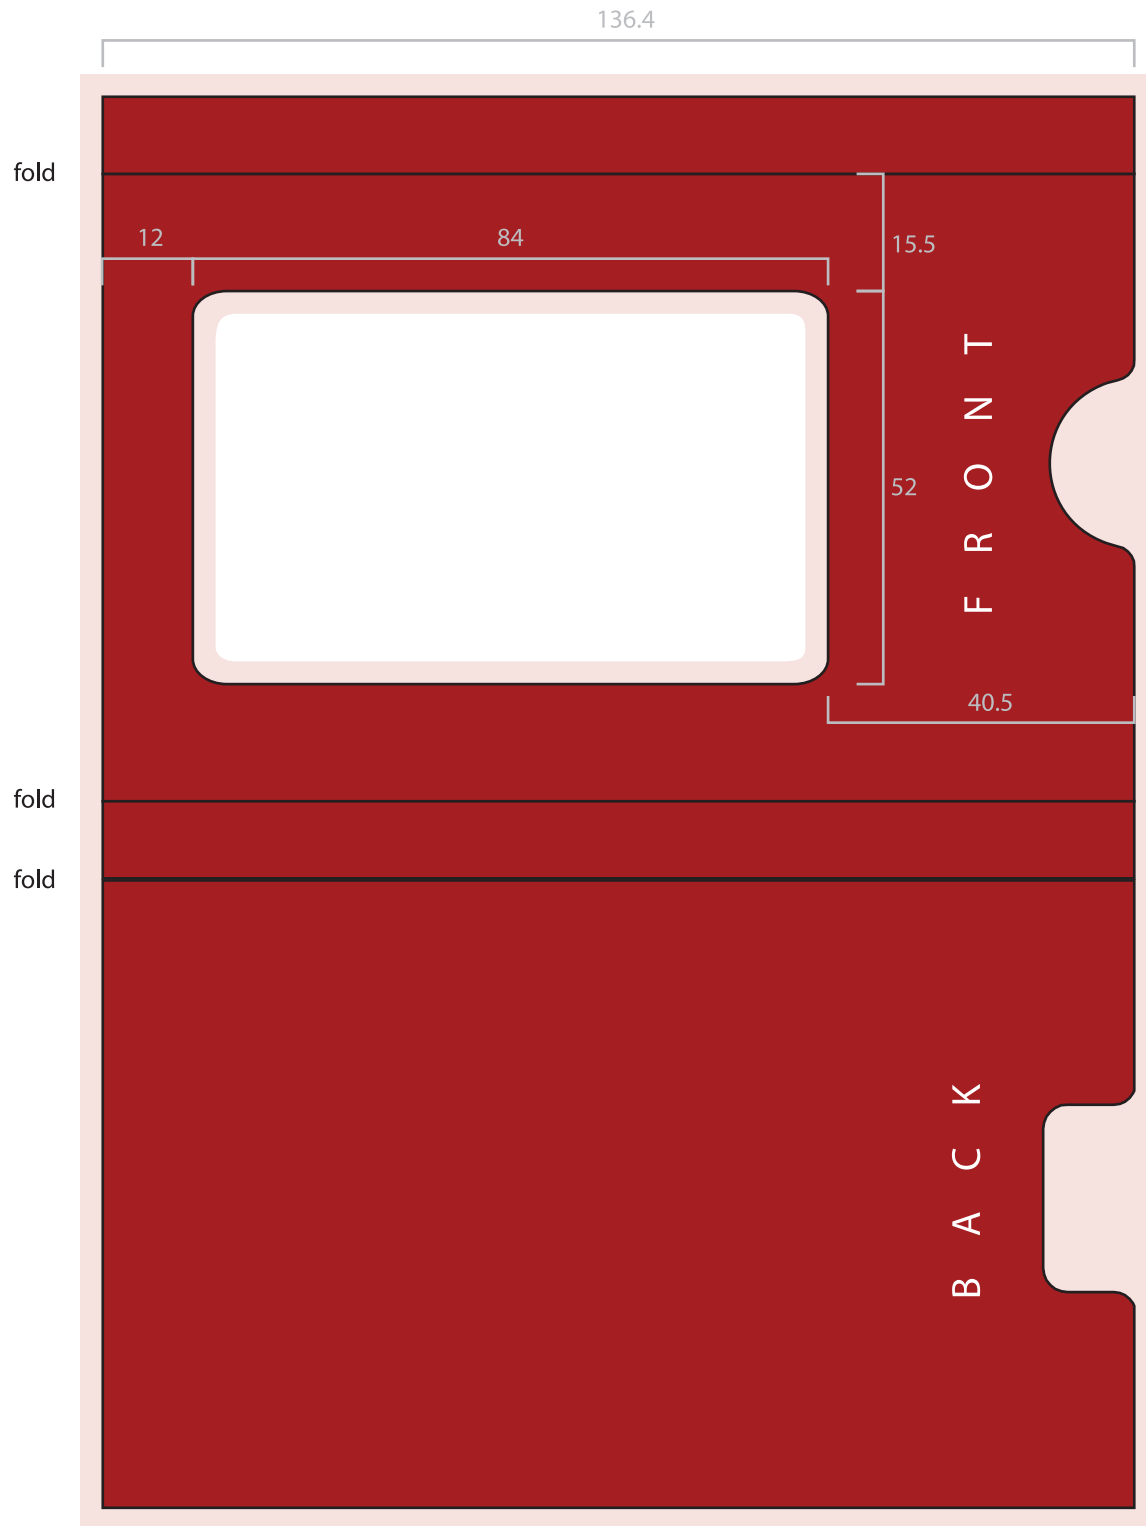

# Artwork Template: **USB Cards Slide Box**

S L E E V E   a n d   C A R D   I N S E R T

SLEEVE

CARD INSERT FRONT

- ARTWORK REQUIREMENTS:**
- CMYK colour mode
  - vector files recommended
  - bitmaps in minimum 300dpi resolution (no more than 1000dpi)
  - fonts curved/outlined

■ ■ = Print area  
 ■ ■ = Bleed area minimum 3mm

All dimensions in milimeters