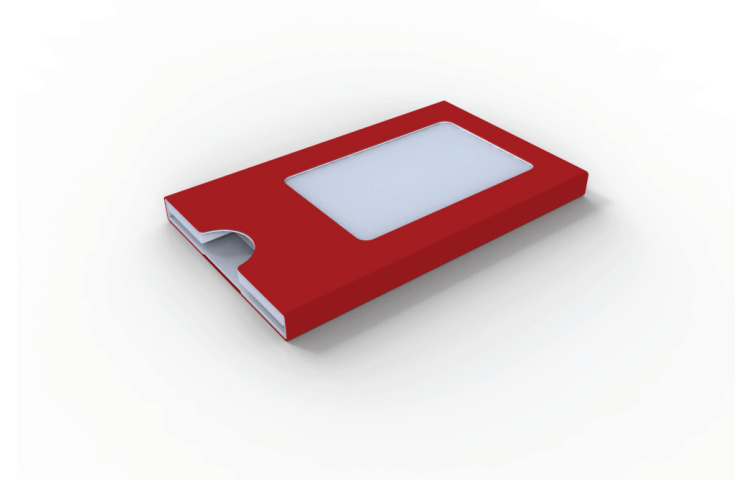

# Artwork Template: **USB Cards Slide Box**

S L E E V E   a n d   C A R D   I N S E R T

SLEEVE

CARD INSERT FRONT

- ARTWORK REQUIREMENTS:**
- CMYK colour mode
  - vector files recommended
  - bitmaps in minimum 300dpi resolution (no more than 1000dpi)
  - fonts curved/outlined

■ ■ = Print area  
 ■ ■ = Bleed area minimum 3mm

All dimensions in milimeters