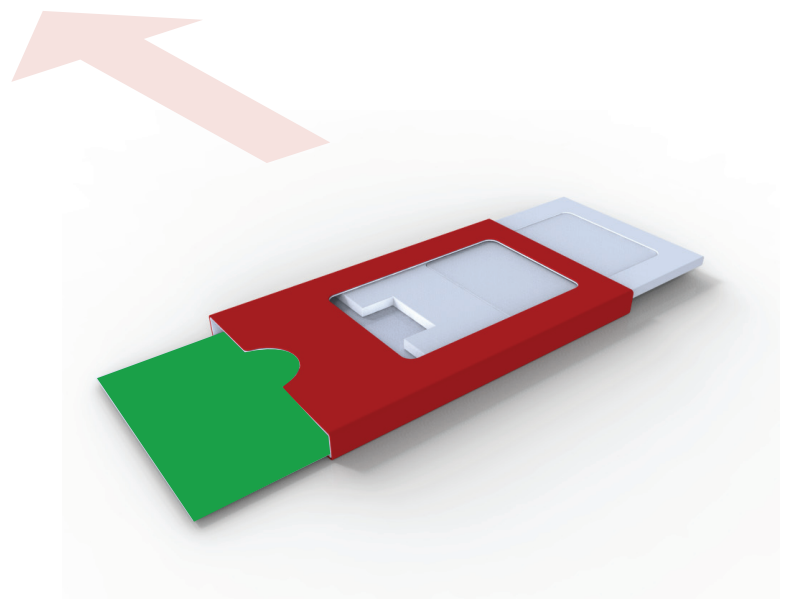

# Artwork Template: **USB Cards Slide Box**

S L E E V E   a n d   C A R D   I N S E R T

SLEEVE

CARD INSERT FRONT

- ARTWORK REQUIREMENTS:**
- CMYK colour mode
  - vector files recommended
  - bitmaps in minimum 300dpi resolution (no more than 1000dpi)
  - fonts curved/outlined

■ ■ = Print area  
 ■ ■ = Bleed area minimum 3mm

All dimensions in milimeters