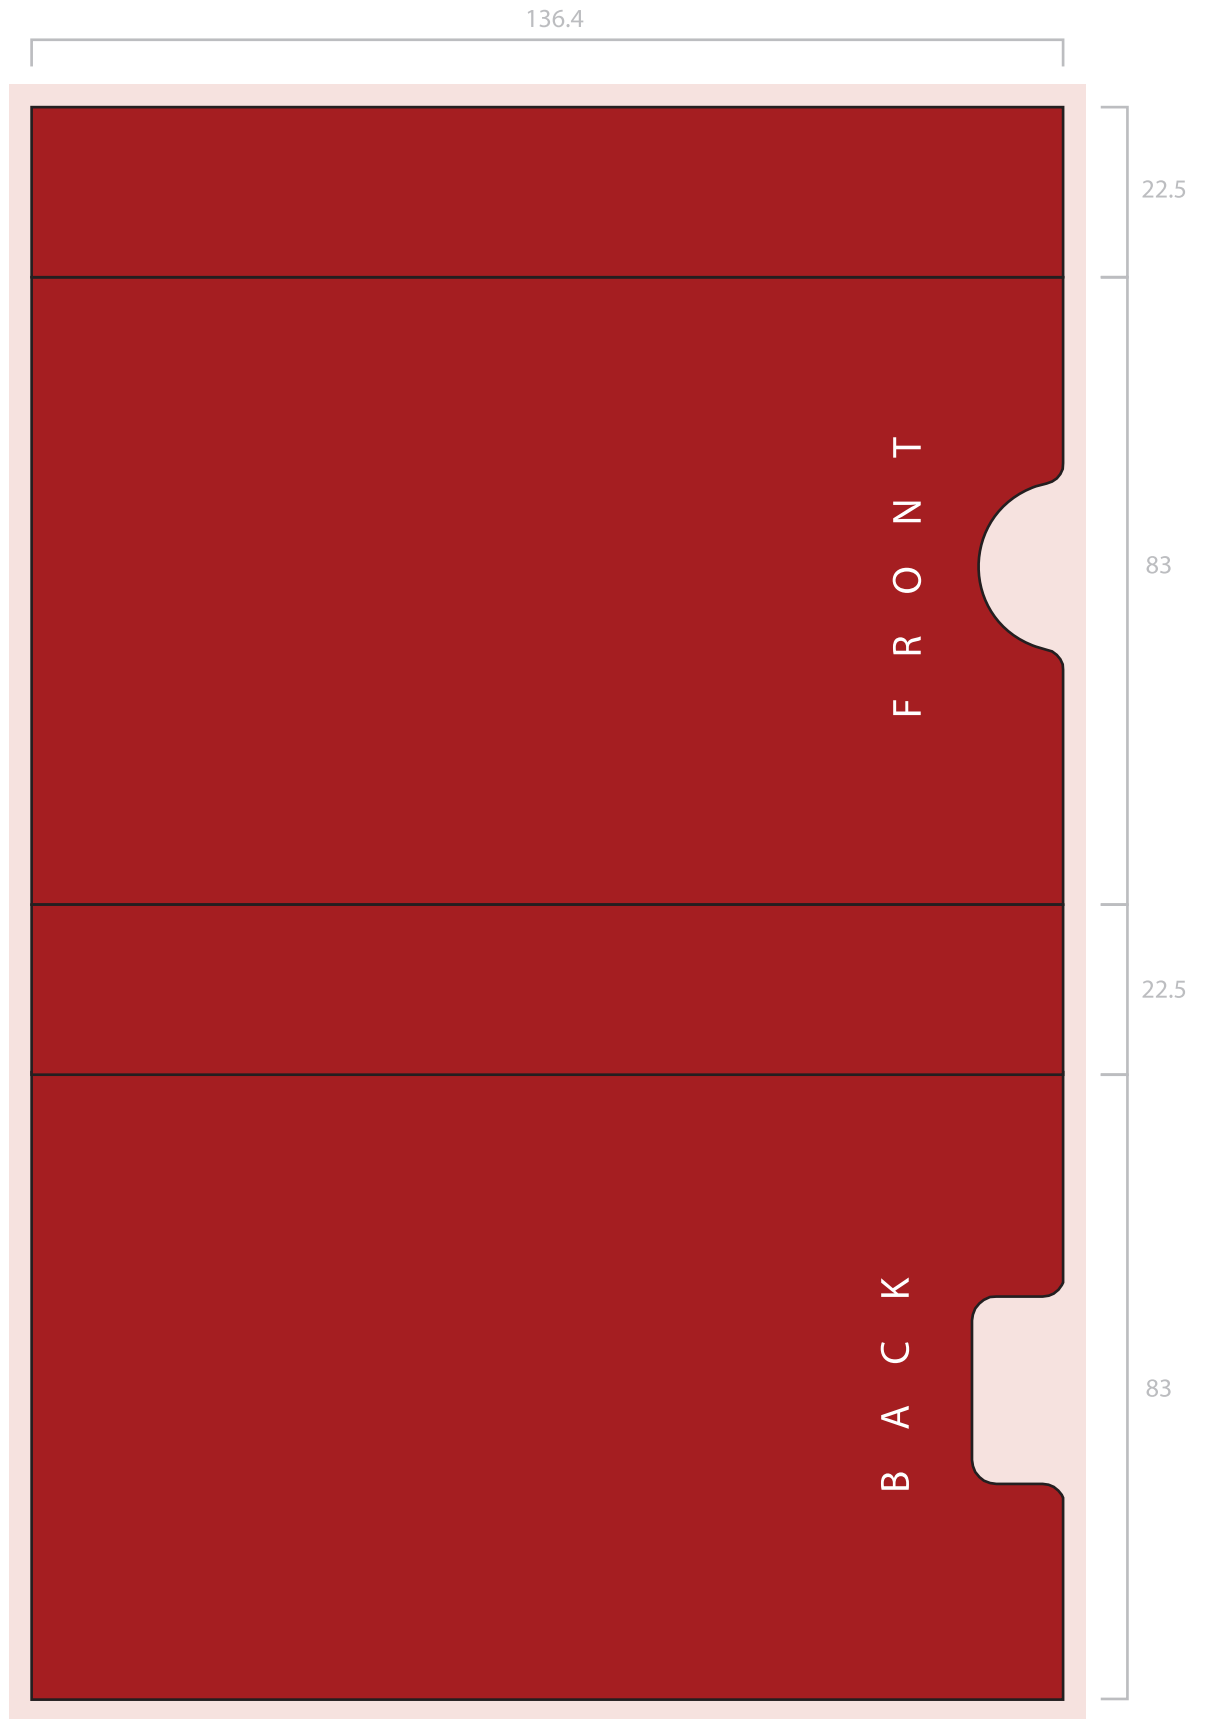

Artwork Template: **USB Drive Slide Box**

S L E E V E and C A R D I N S E R T

CARD INSERT FRONT

SLEEVE

- ARTWORK REQUIREMENTS:**
- CMYK colour mode
 - vector files recommended
 - bitmaps in minimum 300dpi resolution (no more than 1000dpi)
 - fonts curved/outlined

■ ■ = Print area
 ■ ■ = Bleed area minimum 3mm

All dimensions in milimeters